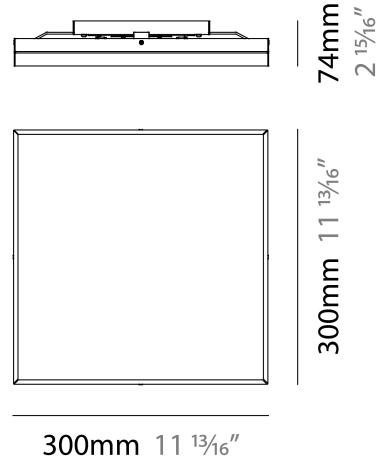

LINEA SURFACE

D92053

PROJECT	
TYPE	
NOTES	
QUANTITY	
DATE	

GENERAL

Series: Linea
Brand: Milan
Division: Design
Mounting Type: Surface
Mounting Location: Ceiling
Subcategory: Downlight

PHYSICAL

Shape: Rectangle
Length (mm): 300
Length (in): 11 3/4
Width (mm): 300
Width (in): 11 3/4
Height (mm): 76
Height (in): 3
Extension (mm): 76
Extension (in): 3
Weight (kg): 2.7
Weight (lbs): 6
Diffuser: White Glass
Fixture Material: Glass / Aluminum

ELECTRICAL

Number of Lamps: 1
Lamp Type: LED Retrofit / Halogen
Lamp Shape: T3
Bulb Included: Bulb Not Included
Total Output Wattage (W): 23 / 100
Max. Wattage Per Lamp (W): 23 / 100
Lamp Base: RSC
Input Voltage (V): 120

LED

OPTICAL

RATINGS AND CERTIFICATIONS

Certified By: CSA Certified to UL and CSA Standards
IP rating: IP20