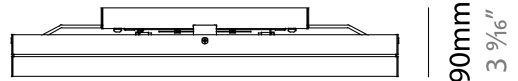

LINEA SURFACE

D92067

GENERAL

Series: Linea
Brand: Milan
Division: Design
Mounting Type: Surface
Mounting Location: Ceiling
Subcategory: Ambient

PHYSICAL

Shape: Rectangle
Length (mm): 500
Length (in): 19 3/4
Width (mm): 500
Width (in): 19 3/4
Height (mm): 89
Height (in): 3 1/2
Weight (kg): 4.5
Weight (lbs): 10
Diffuser: White Glass
Fixture Finish: SST
Fixture Material: Glass / Aluminum

ELECTRICAL

Number of Lamps: 1+1
Lamp Type: T5 Circline Fluorescent
Bulb Included: Bulb Not Included
Total Output Wattage (W): 62
Max. Wattage Per Lamp (W): 22W + 40W
Lamp Base: 2GX13
Dimming: Non-Dimmable
Input Voltage (V): 120
Lamp Voltage (V): 120

LED

OPTICAL

RATINGS AND CERTIFICATIONS

Certified By: CSA Certified to UL and CSA Standards
IP rating: IP20

PROJECT	_____
TYPE	_____
NOTES	_____
QUANTITY	_____
DATE	_____

500mm 19 11/16"